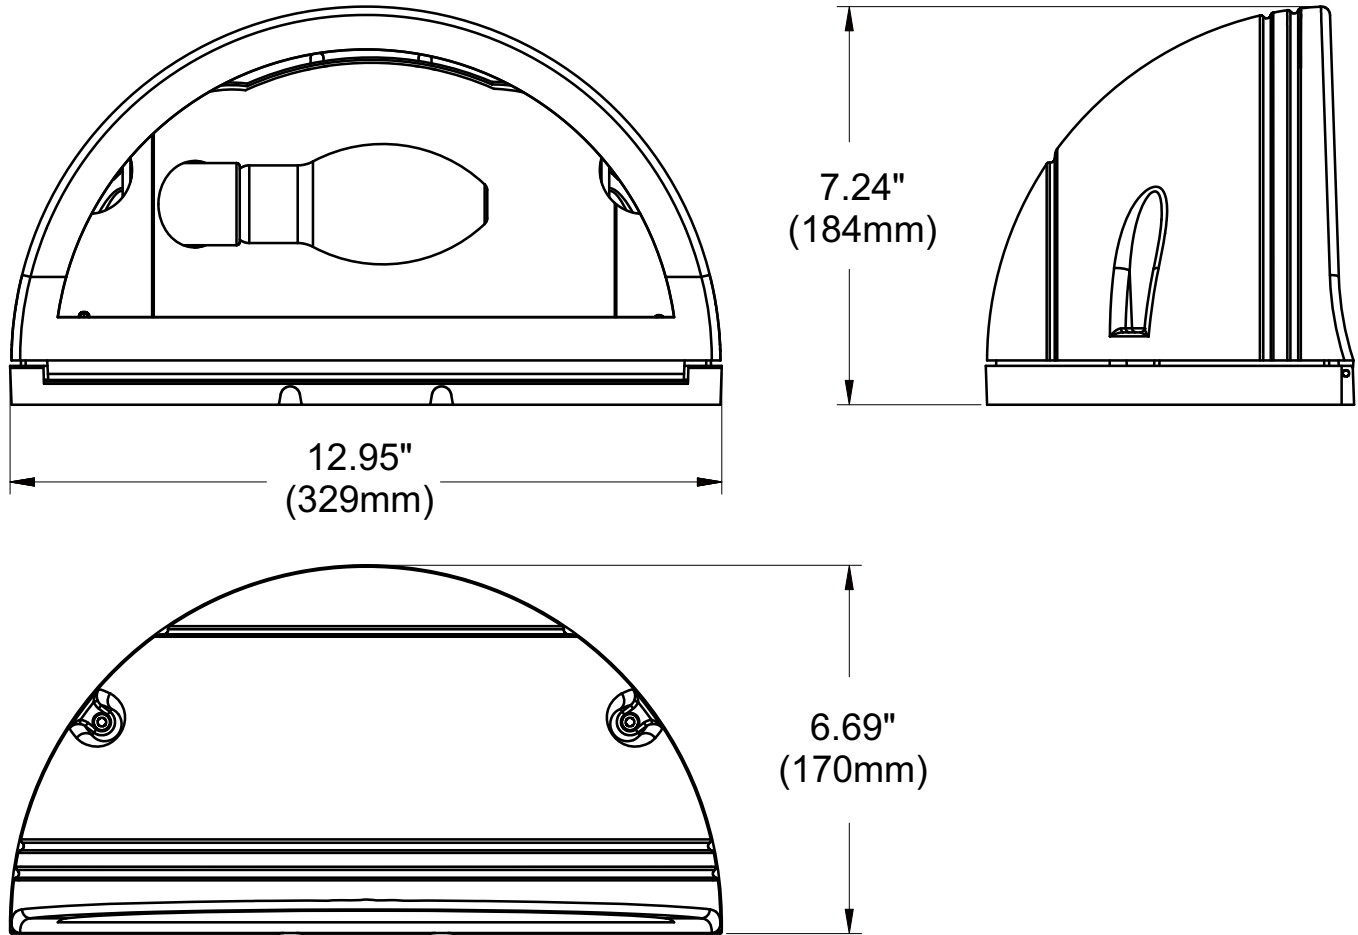

Dimensions

WSS157S