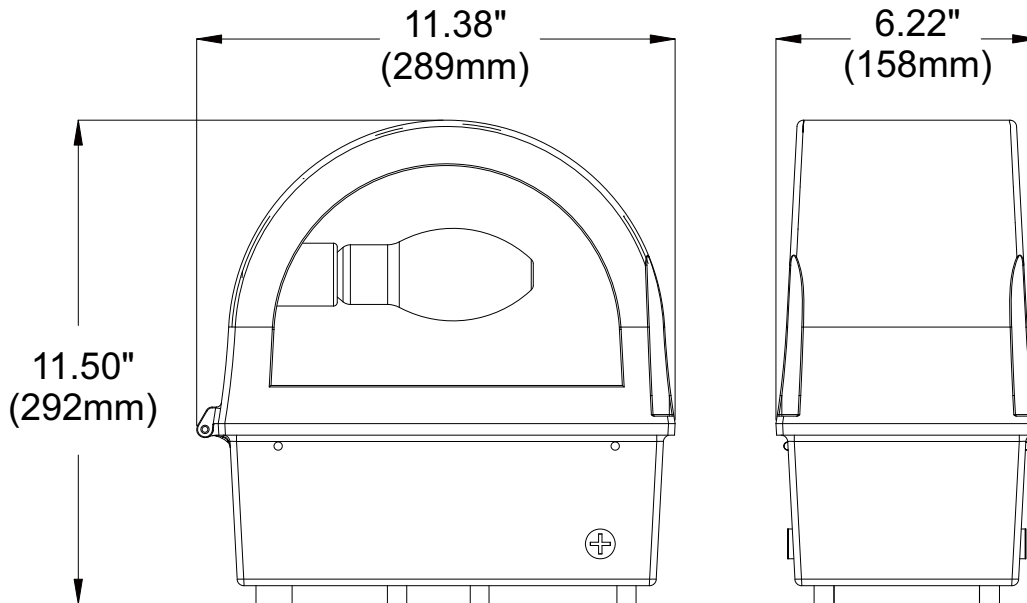

WHM116D Deep