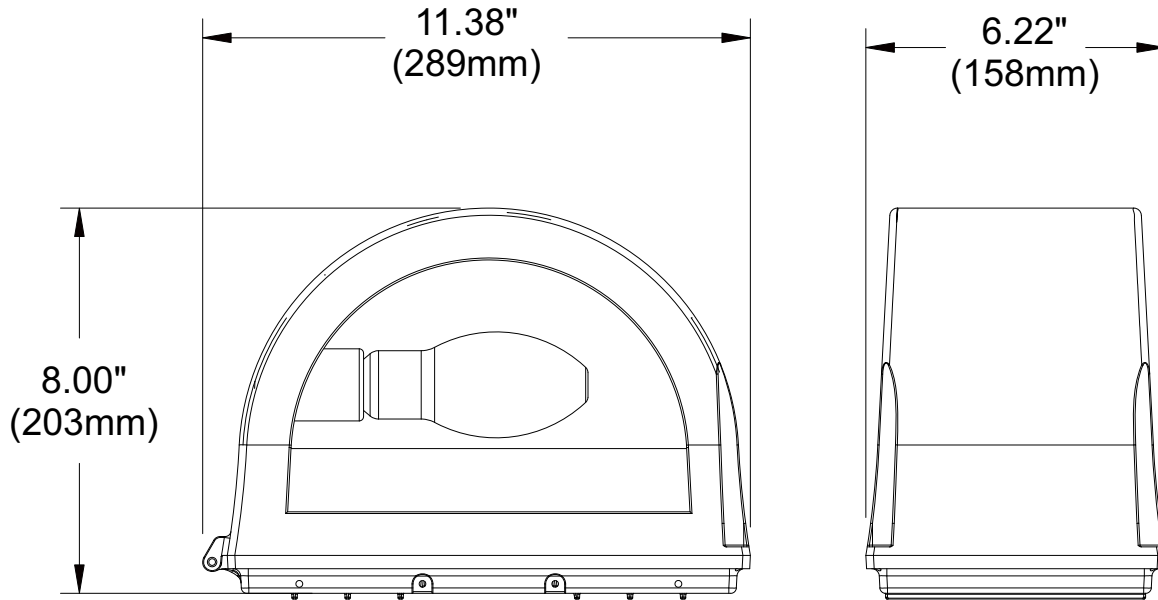

WHM116S Shallow