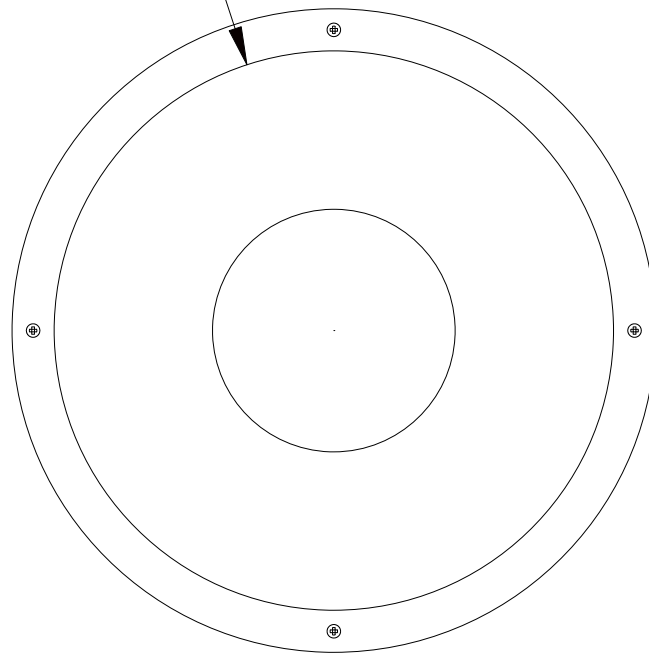

So that we may continue to supply the best possible product, specifications may change without notice. Consult the Paraflex website for the most up-to-date product information.

**VANDAL
RESISTANT**

Ø13.05"
(Ø332mm)