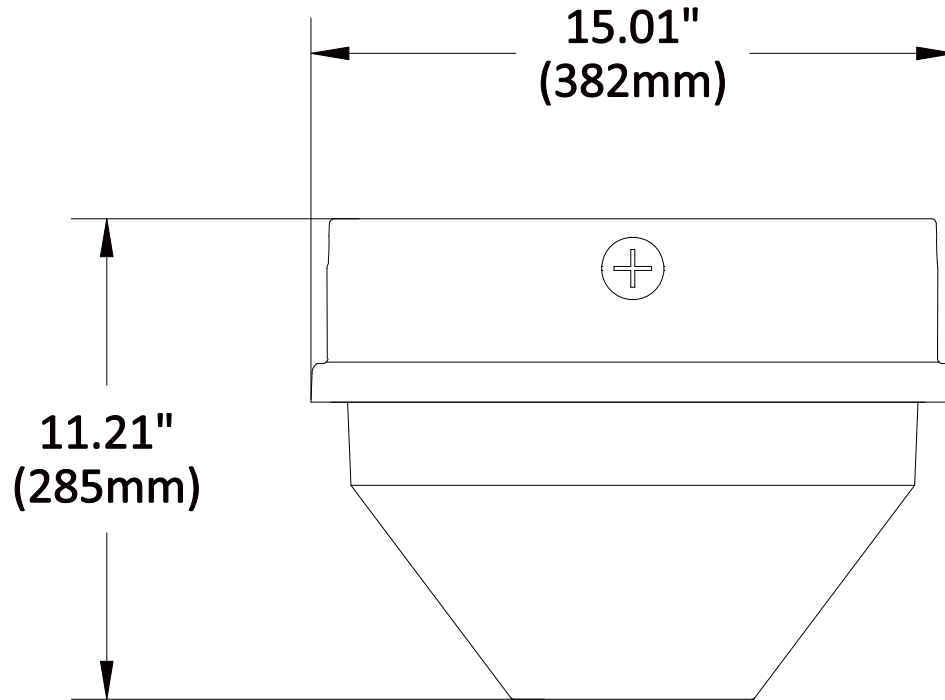

So that we may continue to supply the best possible product, specifications may change without notice. Consult the Paraflex website for the most up-to-date product information.

**VANDAL
RESISTANT**

Ø13.05"
(Ø332mm)